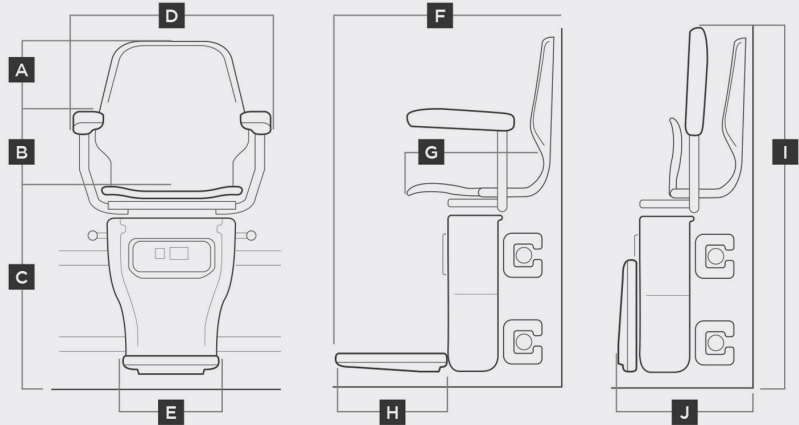

## Technical Specs

	mm	inch
<b>A</b> Overall Height (from floor)	1058	42
<b>B</b> Height of arms (from floor)	837	33
<b>C</b> Height of seat (from floor)	594	23
<b>D</b> Overall width	607	24
<b>E</b> Width of footrest	300	12
<b>F</b> Overall depth (from wall)	620	25
<b>G</b> Depth of seat (to backrest)	385	15
<b>H</b> Depth of footrest	270	11
<b>I</b> Overall Height (when folded)	1078	43
<b>J</b> Overall depth (when folded)	407	16