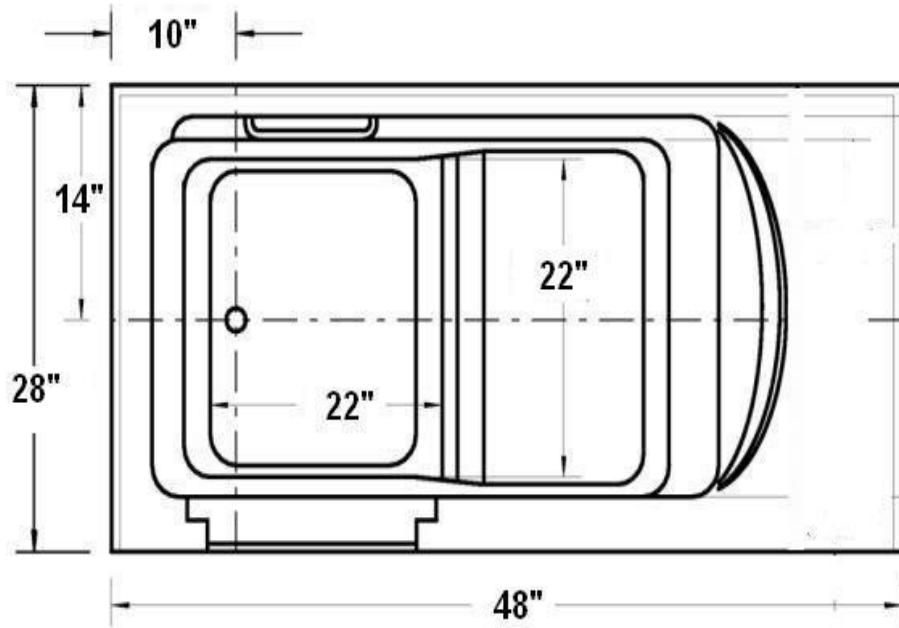

Model: 28" x 48" x 37.5"

(3 side flanges down)

Liberty 28" x 48" x 37.5"