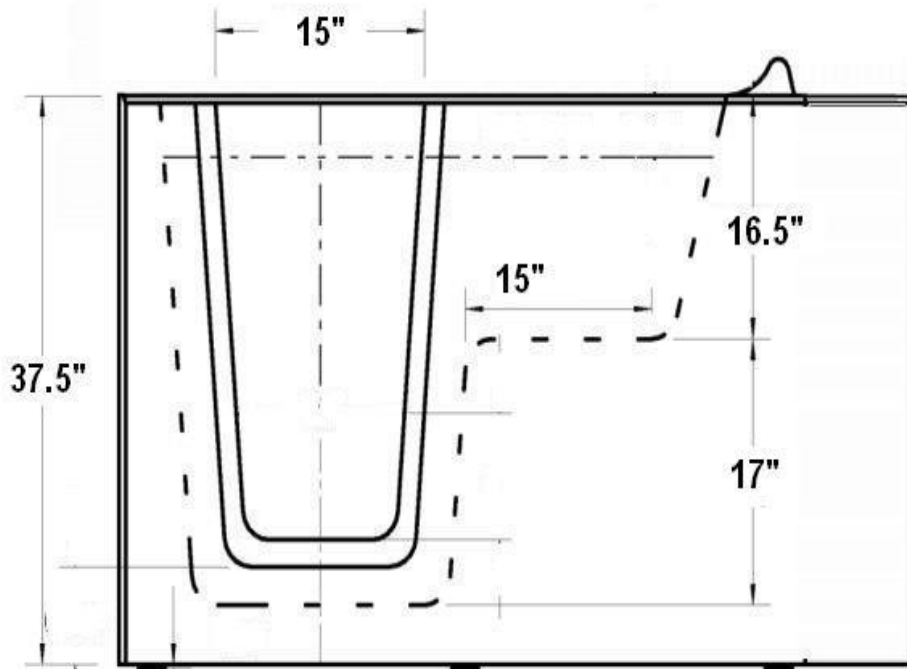

Model: 28" x 48" x 37.5"

(3 side flanges down)

Liberty 28" x 48" x 37.5"