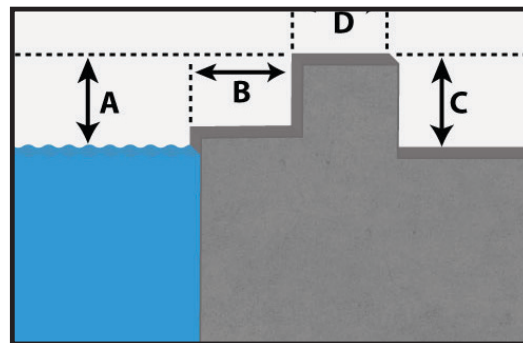

FLORIDA ROLL OUT

To confirm specific application go to www.aquacreek.com for our Pool Lift Selector
Become a member of our new Dealer and Architect page. Access to CAD blocks,
CSI specs and sales materials.