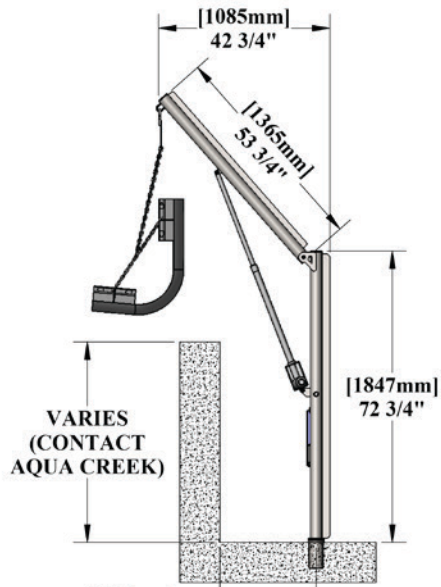

SUPER POWER EZ

Item# F-194PHBL-NA

The Super Power EZ Lift is an economical lift for above ground, backyard swimming pools and spas.

This lift is designed to clear walls up to 58 inches high. Push a button to raise or lower with 360 degrees of manual rotation.

The Super Power EZ Lift has all stainless steel construction and a durable powder coat finish.

FEATURES

- 400 lb (181 kg) weight capacity
- Rechargeable battery with charger
- Clears walls up to 58" high (147 cm)
- Removable manual rotation bar
- Durable mesh sling- standard size: 38" x 20" (96 cm x 51 cm)
- Adjustable stainless steel chains
- 5 year structural warranty
- 5 year pro-rated electronics warranty

OPTIONS/ACCESSORIES:

F-612TLA	Anchor, standard in-ground, 3.25" x 8" deep
F-440HBC-B	Cover, standard lockable, blue
F-440HBC-G	Cover, standard lockable, gray
F-440HBC-T	Cover, standard lockable, tan
F-0320HSO-4C	Hard seat option
F-037EZLS	Sling, extra long - 50"x 20" (127 cm x 50 cm)
F-036RSS	Sling, standard with rigid insert & seat belt
F-360YLSB	Sling, youth with seat belt - 34" x 18" (86 cm x 46 cm)

PROUDLY SOLD BY:

EZ SERIES

THE SUPER POWER EZ LIFT

PRODUCT SPECIFICATIONS

FRONT VIEW
(FULLY RAISED)

SIDE VIEW
(FULLY RAISED)

APPLICABLE POOL PROFILES

RAISED POOL / SPA