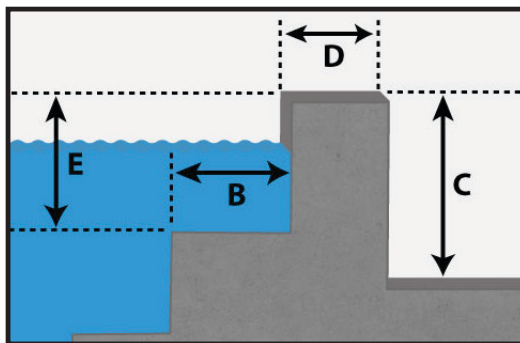

SUPER POWER EZ

Item# F-194PHBL-NA

The Super Power EZ Lift is an economical lift for above ground, backyard swimming pools and spas.

This lift is designed to clear walls up to 58 inches high. Push a button to raise or lower with 360 degrees of manual rotation.

OPTIONS/ACCESSORIES:

F-612TLA	Anchor, standard in-ground, 3.25" x 8" deep
F-440HBC-B	Cover, standard lockable, blue
F-440HBC-G	Cover, standard lockable, gray
F-440HBC-T	Cover, standard lockable, tan
F-0320HSO-4C	Hard seat option
F-037EZLS	Sling, extra long - 50"x 20" (127 cm x 50 cm)
F-036RSS	Sling, standard with rigid insert & seat belt
F-360YLSB	Sling, youth with seat belt - 34" x 18" (86 cm x 46 cm)

PROUDLY SOLD BY:

EZ SERIES

THE SUPER POWER EZ LIFT

PRODUCT SPECIFICATIONS

FRONT VIEW
(FULLY RAISED)

SIDE VIEW
(FULLY RAISED)

APPLICABLE POOL PROFILES

RAISED POOL / SPA