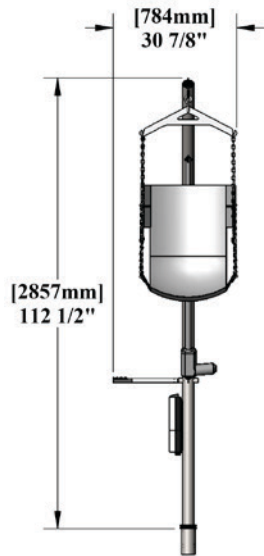

SUPER POWER EZ

Item# F-194PHBL-NA

The Super Power EZ Lift is an economical lift for above ground, backyard swimming pools and spas.

This lift is designed to clear walls up to 58 inches high. Push a button to raise or lower with 360 degrees of manual rotation.

The Super Power EZ Lift has all stainless steel construction and a durable powder coat finish.

FEATURES

- 400 lb (181 kg) weight capacity
- Rechargeable battery with charger
- Clears walls up to 58" high (147 cm)
- Removable manual rotation bar
- Durable mesh sling- standard size: 38" x 20" (96 cm x 51 cm)
- Adjustable stainless steel chains
- 5 year structural warranty
- 5 year pro-rated electronics warranty

OPTIONS/ACCESSORIES:

F-612TLA	Anchor, standard in-ground, 3.25" x 8" deep
F-440HBC-B	Cover, standard lockable, blue
F-440HBC-G	Cover, standard lockable, gray
F-440HBC-T	Cover, standard lockable, tan
F-0320HSO-4C	Hard seat option
F-037EZLS	Sling, extra long - 50"x 20" (127 cm x 50 cm)
F-036RSS	Sling, standard with rigid insert & seat belt
F-360YLSB	Sling, youth with seat belt - 34" x 18" (86 cm x 46 cm)

PROUDLY SOLD BY:

EZ SERIES

THE SUPER POWER EZ LIFT

PRODUCT SPECIFICATIONS

FRONT VIEW
(FULLY RAISED)

SIDE VIEW
(FULLY RAISED)

APPLICABLE POOL PROFILES

RAISED POOL / SPA